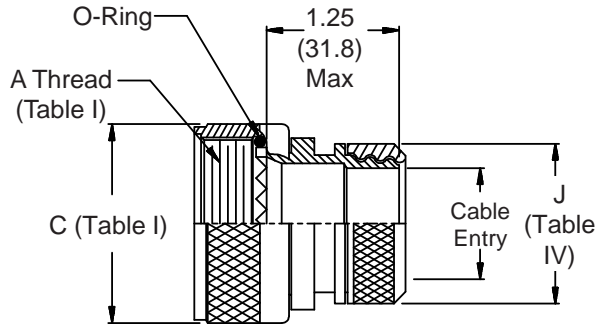

**CONNECTOR  
 DESIGNATORS**

**A-F-H**

**J-L-S**

**ROTATABLE  
 COUPLING**

**STYLE 2  
 (STRAIGHT  
 See Note 5)**

**STYLE E  
 STRAIN RELIEF**

**STYLE 2  
 (45° & 90°  
 See Note 5)**