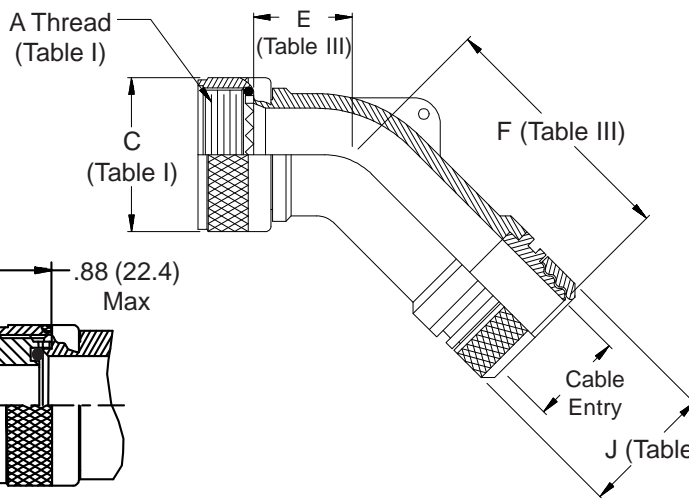

**CONNECTOR  
 DESIGNATORS**

**A-F-H**

**J-L-S**

**ROTATABLE  
 COUPLING**

**STYLE 2  
 (STRAIGHT  
 See Note 5)**

**STYLE E  
 STRAIN RELIEF**

**STYLE 2  
 (45° & 90°  
 See Note 5)**