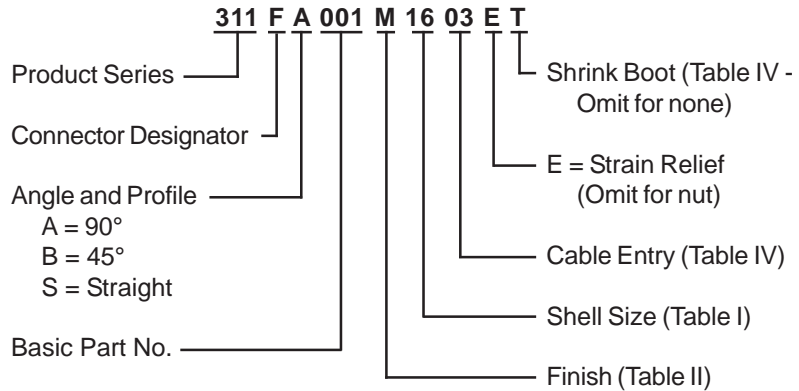

**CONNECTOR  
 DESIGNATORS**

**A-F-H**

**J-L-S**

**ROTATABLE  
 COUPLING**

**STYLE 2  
 (STRAIGHT  
 See Note 5)**

**STYLE E  
 STRAIN RELIEF**

**STYLE 2  
 (45° & 90°  
 See Note 5)**