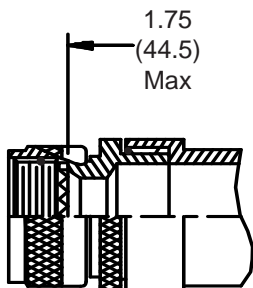

**CONNECTOR  
 DESIGNATORS**

**A-F-H**

**J-L-S**

**ROTATABLE  
 COUPLING**

**STYLE 2  
 (STRAIGHT  
 See Note 5)**

**STYLE E  
 STRAIN RELIEF**

**STYLE 2  
 (45° & 90°  
 See Note 5)**